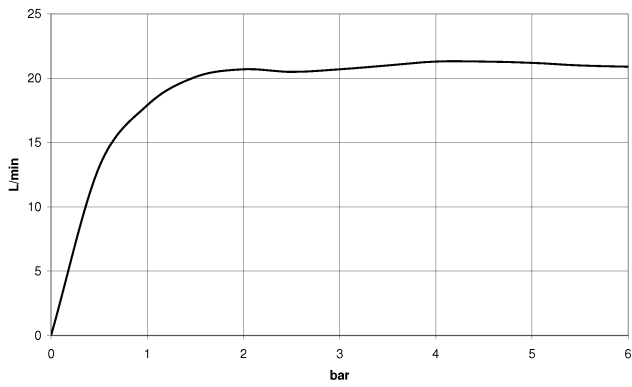

33 233 660

- spout: circular, air-enriched flow
- max. flow 14 l/min at 3 bar flow pressure
- Hand shower: COMPACT RAIN, max. flow rate 6.8 l/min (at 3 bar)
- complete hand shower set with anti-scale system
- automatic bath/shower diverter
- 202mm projection
- slide-on rosettes Ø 60 mm
- gauge 150 mm - 15 mm
- 1/2" connection
- metal shower hose 1250mm with integrated anti-twist protection
- shower holder rosette Ø 57mm

Intrinsic protection against back flow.

	Chrome	33 233 660-00
	Brushed Platinum	33 233 660-06
	Dark Chrome	33 233 660-19
	Light Gold	33 233 660-26
	Brushed Light Gold	33 233 660-27
	Matte Black	33 233 660-33
	Brushed Bronze	33 233 660-42
	Brushed Champagne (22kt Gold)	33 233 660-46
	Champagne (22kt Gold)	33 233 660-47
	Brushed Chrome	33 233 660-93
	Brushed Dark Platinum	33 233 660-99

33 233 660

mm [inches]

Flow rate chart

Certificates

Belgaqua_21-025- LGA_29687. WRAS_2207043.
27_1.

33 233 660

Parts for other finishes can be found here: Brushed Platinum

Spare parts list