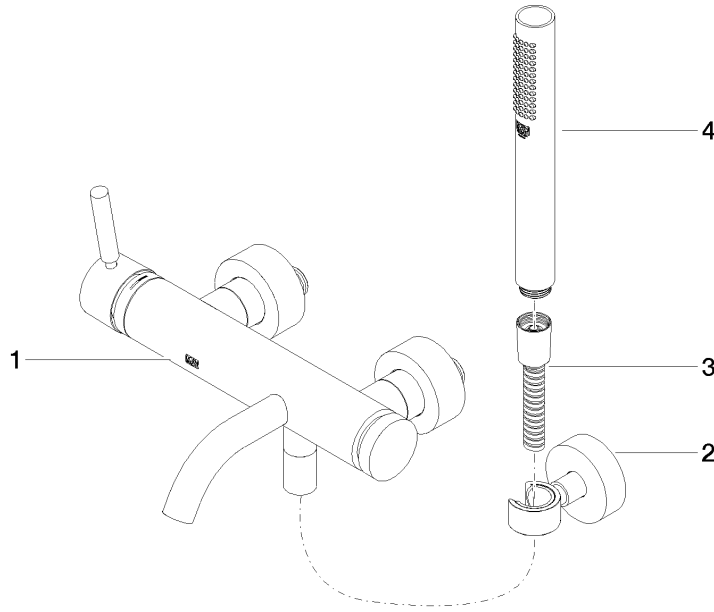

33 233 660

- spout: circular, air-enriched flow
- max. flow 14 l/min at 3 bar flow pressure
- Hand shower: COMPACT RAIN, max. flow rate 6.8 l/min (at 3 bar)
- complete hand shower set with anti-scale system
- automatic bath/shower diverter
- 202mm projection
- slide-on rosettes Ø 60 mm
- gauge 150 mm - 15 mm
- 1/2" connection
- metal shower hose 1250mm with integrated anti-twist protection
- shower holder rosette Ø 57mm

33 233 660

mm [inches]

Flow rate chart

Certificates

Belgaqua_21-025- LGA_29687. WRAS_2207043.
27_1.

33 233 660

Parts for other finishes can be found here: Brushed Platinum

Spare parts list

No.	Item Number	Name	Quantity used	Delivery time
1	33 200 660-00	META Single-lever bath mixer for wall mounting without shower set - Chrome	1	10
2	28 050 920-00	holder	1	60
3	90 30 02 072 00-00	Metal shower hose 1/2" x 3/8" x 1250 mm - Chrome	1	10
4	90 12 11 140 30-00	shower	1	10