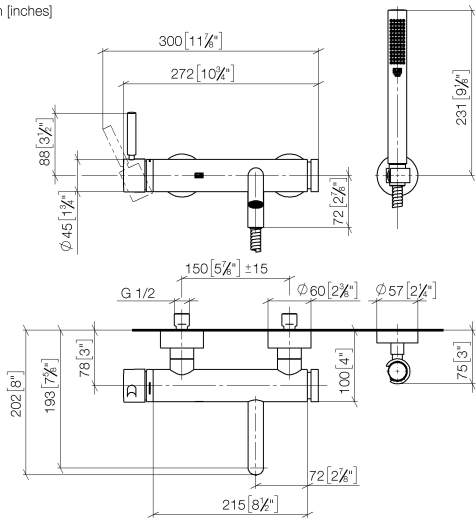

33 233 660

- spout: circular, air-enriched flow
- max. flow 14 l/min at 3 bar flow pressure
- Hand shower: COMPACT RAIN, max. flow rate 6.8 l/min (at 3 bar)
- complete hand shower set with anti-scale system
- automatic bath/shower diverter
- 202mm projection
- slide-on rosettes Ø 60 mm
- gauge 150 mm - 15 mm
- 1/2" connection
- metal shower hose 1250mm with integrated anti-twist protection
- shower holder rosette Ø 57mm

33 233 660

mm [inches]

Flow rate chart

Certificates

Belgaqua_21-025- LGA_29687. WRAS_2207043.
27_1.

33 233 660

Parts for other finishes can be found here: Brushed Platinum

Spare parts list

No.	Item Number	Name	Quantity used	Delivery time
1	33 200 660-00	META Single-lever bath mixer for wall mounting without shower set - Chrome	1	10
2	28 050 920-00	holder	1	60
3	90 30 02 072 00-00	Metal shower hose 1/2" x 3/8" x 1250 mm - Chrome	1	10
4	90 12 11 140 30-00	shower	1	10